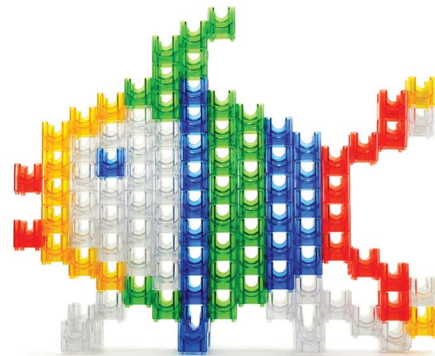

Featured in the 2008 Holiday Preview Issue of **Playthings** magazine!

It may not be noticeable to the untrained eye, but behind the scenes at the nation's toy stores, it's already beginning to look a lot like Christmas—and this month we're giving our readers a preview of it. On the following pages you'll find some of the stand-out products we predict that at this moment are rapidly filling the stockrooms of toy stores—and that soon enough the nation's children will most heartily be hoping for once the holiday season is in full swing. Of course, there's always something that slips past the eyes of the prognosticators, but when these products wind up stripped from store shelves, don't say we didn't warn you!

—Karyn M. Peterson and Cliff Annicelli

Holiday Showcase

3. Art, engineering and playtime collide beautifully with the **Q-Ba-Maze 20-pack** set from **Q-Ba-Maze**, which lets kids (and adults) create 3-D sculptures that double as desk-top marble runs using the enclosed steel balls. The translucent sets of interlocking cubes are available in both hot and cool colors. (Pictured: a fish sculpture utilizing both hot and cool colors.) Also available: 50-pack sets. Q-Ba-Maze.com